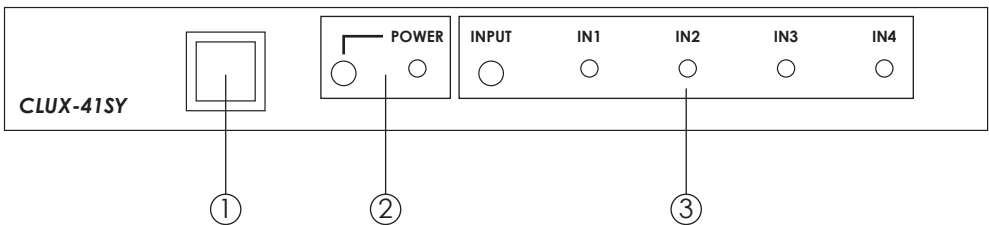

4-in 1-out HDMI 1.3 Switcher

Operation Manual

CLUX-41SY

Introduction

Cypress CLUX-41SY is a high performance HDMI switcher with remote control. It allows your various HDMI sources to share one HDTV display. Simply pressing one button to select your desired HDMI source for display on the HDTV.

Operation Controls and Functions

Front Panel

1. Remote control sensor.

2. Power LED Indicator:

The LED will illuminate when the power is turned on.

3. Input select/Indicators:

Press the " INPUT" button repeatedly to switch to your desired input source and the LED will illuminate to indicate which input source is selected.