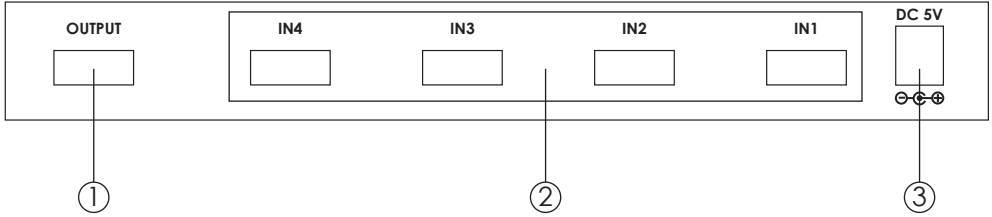

Operation Controls and Functions

Front Panel

1. Remote control sensor.

2. Power LED Indicator:

The LED will illuminate when the power is turned on.

3. Input select/Indicators:

Press the " INPUT" button repeatedly to switch to your desired input source and the LED will illuminate to indicate which input source is selected.

Operation Controls and Functions

Rear Panel

1. HDMI output:

Connect the HDMI out of the unit to the HDMI input of your display using HDMI cable.

2. HDMI inputs:

Connect your various HDMI sources to the 4 HDMI inputs of unit using HDMI cable.

3. Power:

Plug the 5VDC power supply into the unit and connect the adaptor to AC wall outlet.

Remote Control

1. Power:

Press the button to turn on/off the unit.

2. Direct input selector:

Press 1, 2, 3 or 4 to select the desired input source.