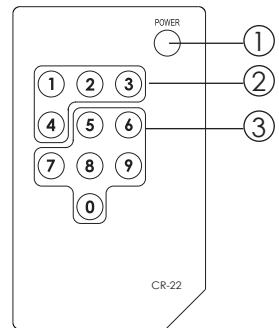

Operation Controls and Functions

Front Panel

1. Remote control sensor.

2. Power LED Indicator:

The LED will illuminate when the power is turned on.

3. Input select/Indicators:

Press the " INPUT" button repeatedly to switch to your desired input source and the LED will illuminate to indicate which input source is selected.

Operation Controls and Functions

Rear Panel

1. HDMI output:

Connect the HDMI out of the unit to the HDMI input of your display using HDMI cable.

2. HDMI inputs:

Connect your various HDMI sources to the 4 HDMI inputs of unit using HDMI cable.

3. Power:

Plug the 5VDC power supply into the unit and connect the adaptor to AC wall outlet.

Remote Control

1. Power:

Press the button to turn on/off the unit.

2. Direct input selector:

Press 1, 2, 3 or 4 to select the desired input source.

3. Void buttons (No function).

Specifications

- * Frequency bandwidth: 2.25Gbps(single link)
- * Inputs: 4 x HDMI female ports (Type A connector)
- * Output: 1 x HDMI female port (single link)
- * 5VDC power supply
- * Weight: 0.9kgs
- * Dimension: 200(W)x104(D)x 25(H)mm