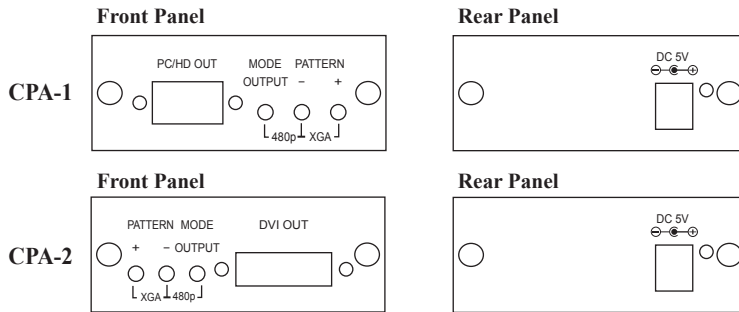

3. Connector Block Diagram

4. Operation Controls and Functions

Mode: Select the output resolution.

+ or - : Select the test pattern signal such as color bar, staircase, multiburst.

Press " mode, - " : Reset the output resolution to 480p / color bar.

Press " -, + " : Reset the output to XGA / color bar.

Front and Rear Panel:

5. Specifications

	CPA-1	CPA-2
Output Format	RGBHV, YPbPr	RGBHV
Output Connector	HD 15 Female	29-pin-D shell connector
Output Singnal	RGB @ 0.7Vp-p, H&V Sync @ 3Vp-p, Y @ 1Vp-p, Pb,Pr @ 0.7Vp-p 75 ohm	Digital
Weight	240 grams	270 grams
Dimensions - HxWxD	146 x 77 x 30 mm	161 x 77 x 30 mm
Power Source	5VDC @ 2A	