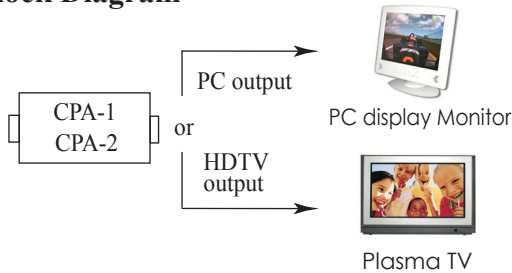

1. Introduction

CPA-1/CPA-2 is a PC or HDTV test pattern generator you can test display CRT, LCD Monitor, LCD TV, PDP, Projector, HDTV. CPA-1 is analog output. CPA-2 is DVI digital output .

2. Features

1. Simple and easy use.
2. Built in all PC / HDTV output format.
3. Many kinds of pattern such as color bar, staircase, crosshatch, character, multiburst and so on.

3. Connector Block Diagram

4. Operation Controls and Functions

Mode: Select the output resolution.

+ or - : Select the test pattern signal such as color bar, staircase, multiburst.

Press " mode, - " : Reset the output resolution to 480p / color bar.

Press " -, + " : Reset the output to XGA / color bar.

Front and Rear Panel:

5. Specifications

	CPA-1	CPA-2
Output Format	RGBHV, YPbPr	RGBHV
Output Connector	HD 15 Female	29-pin-D shell connector
Output Singnal	RGB @ 0.7Vp-p, H&V Sync @ 3Vp-p, Y @ 1Vp-p, Pb,Pr @ 0.7Vp-p 75 ohm	Digital
Weight	240 grams	270 grams
Dimensions - HxWxD	146 x 77 x 30 mm	161 x 77 x 30 mm
Power Source	5VDC @ 2A	

6. What's Included

The following items are included in the standard shipping package.

1. PC/HDTV pattern generator.
2. 15 PIN D-sub to D-sub cable x 1 /CPA-1.
3. 15 PIN D-sub to YPbPr 3 RCA Cable x 1 /CPA-1 / Option.
4. DVI to DVI digital cable x1 / CPA-2.
5. AC power adaptor DC 5V 2A.